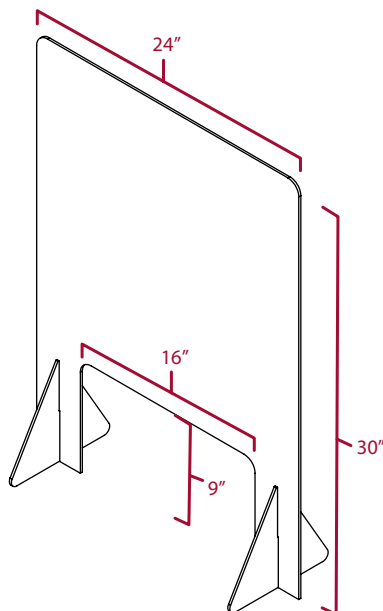

ADJUSTABLE COUNTERTOP SNEEZE GUARD

Adjusts from fully enclosed to a 4" or 8" tall openings | Made of sturdy 1/4" shatter-resistant plexiglass | Easy to set up and require no tools or hardware | Portable and easy to move out of the way

285-SG30X30-ADJ

[SHOP ONLINE NOW](#)

PLEASE CALL FOR MORE INFORMATION 800-547-7005 // GRAND-BENEDICTS.COM

T-MODEL SNEEZE GUARDS

24" X 30" SNEEZE GUARDS WITH 16" X 9" WINDOW

HELPING THE FOOD SERVICE INDUSTRY ADHERE TO PHYSICAL DISTANCING GUIDELINES THAT ENCOURAGE BARRIERS IN FRONT OF CASHIERS

QUICK AND TOOL FREE ASSEMBLY
EASY TO MOVE OUT OF THE WAY AS
NEEDS CHANGE

T-MODEL SNEEZE GUARDS WITH EXTRA LARGE WINDOW

Made of clear 1/4" or 3/16" plexiglass | 24" wide x 30" high with a 16" wide x 9" tall pass-through window | Design allows for quick and easy setup without tools and hardware | Sturdy, yet lightweight, it's easy to move out of the way as needs change