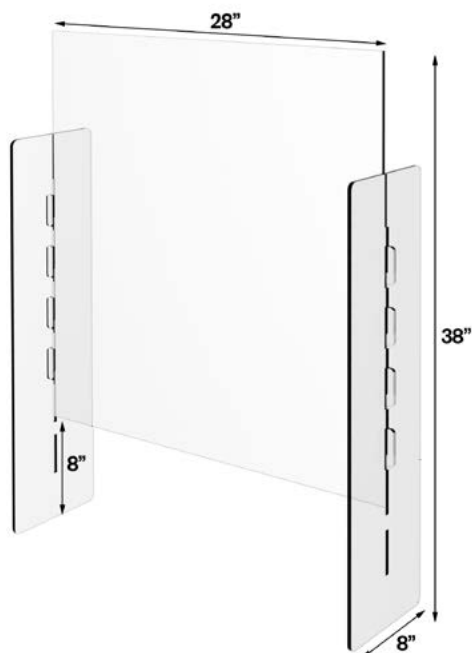

285-SG30X30PASS

SHOP ONLINE NOW

PLEASE CALL FOR MORE INFORMATION 800-547-7005 // GRAND-BENEDICTS.COM

ADJUSTABLE SNEEZE GUARD

28" X 30" SNEEZE GUARD WITH ADJUSTABLE WINDOW

HELPING THE FOOD SERVICE INDUSTRY ADHERE TO PHYSICAL DISTANCING GUIDELINES THAT ENCOURAGE BARRIERS IN FRONT OF CASHIERS

ADJUSTABLE COUNTERTOP SNEEZE GUARD

Adjusts from fully enclosed to a 4" or 8" tall openings | Made of sturdy 1/4" shatter-resistant plexiglass | Easy to set up and require no tools or hardware | Portable and easy to move out of the way