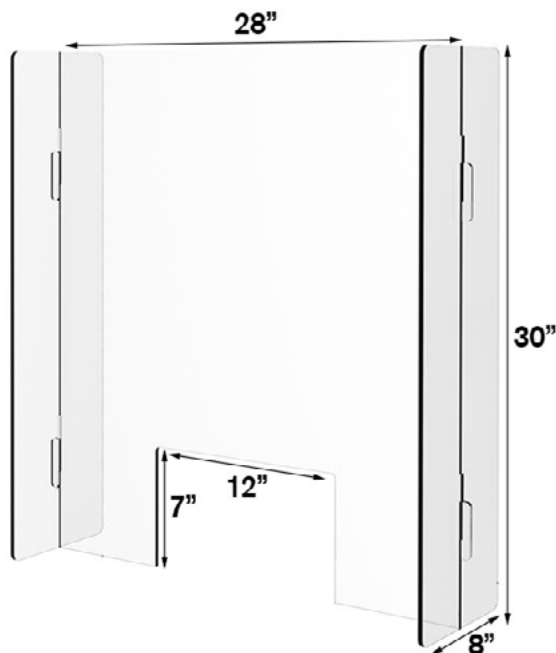

PORTABLE SNEEZE GUARD

28" X 30" SNEEZE GUARD WITH 12" X 7" WINDOW

HELPING THE FOOD SERVICE INDUSTRY ADHERE TO PHYSICAL DISTANCING GUIDELINES THAT ENCOURAGE BARRIERS IN FRONT OF CASHIERS

PORTABLE COUNTERTOP SNEEZE GUARD

Countertop sneeze guard with pass-through window for money exchange and transferring of food and beverages | Made of 1/4" thick shatter-resistant plexiglass | Quick setup without tools | Portable and easy to move out of the way

285-SG30X30PASS

SHOP ONLINE NOW

PLEASE CALL FOR MORE INFORMATION 800-547-7005 // GRAND-BENEDICTS.COM