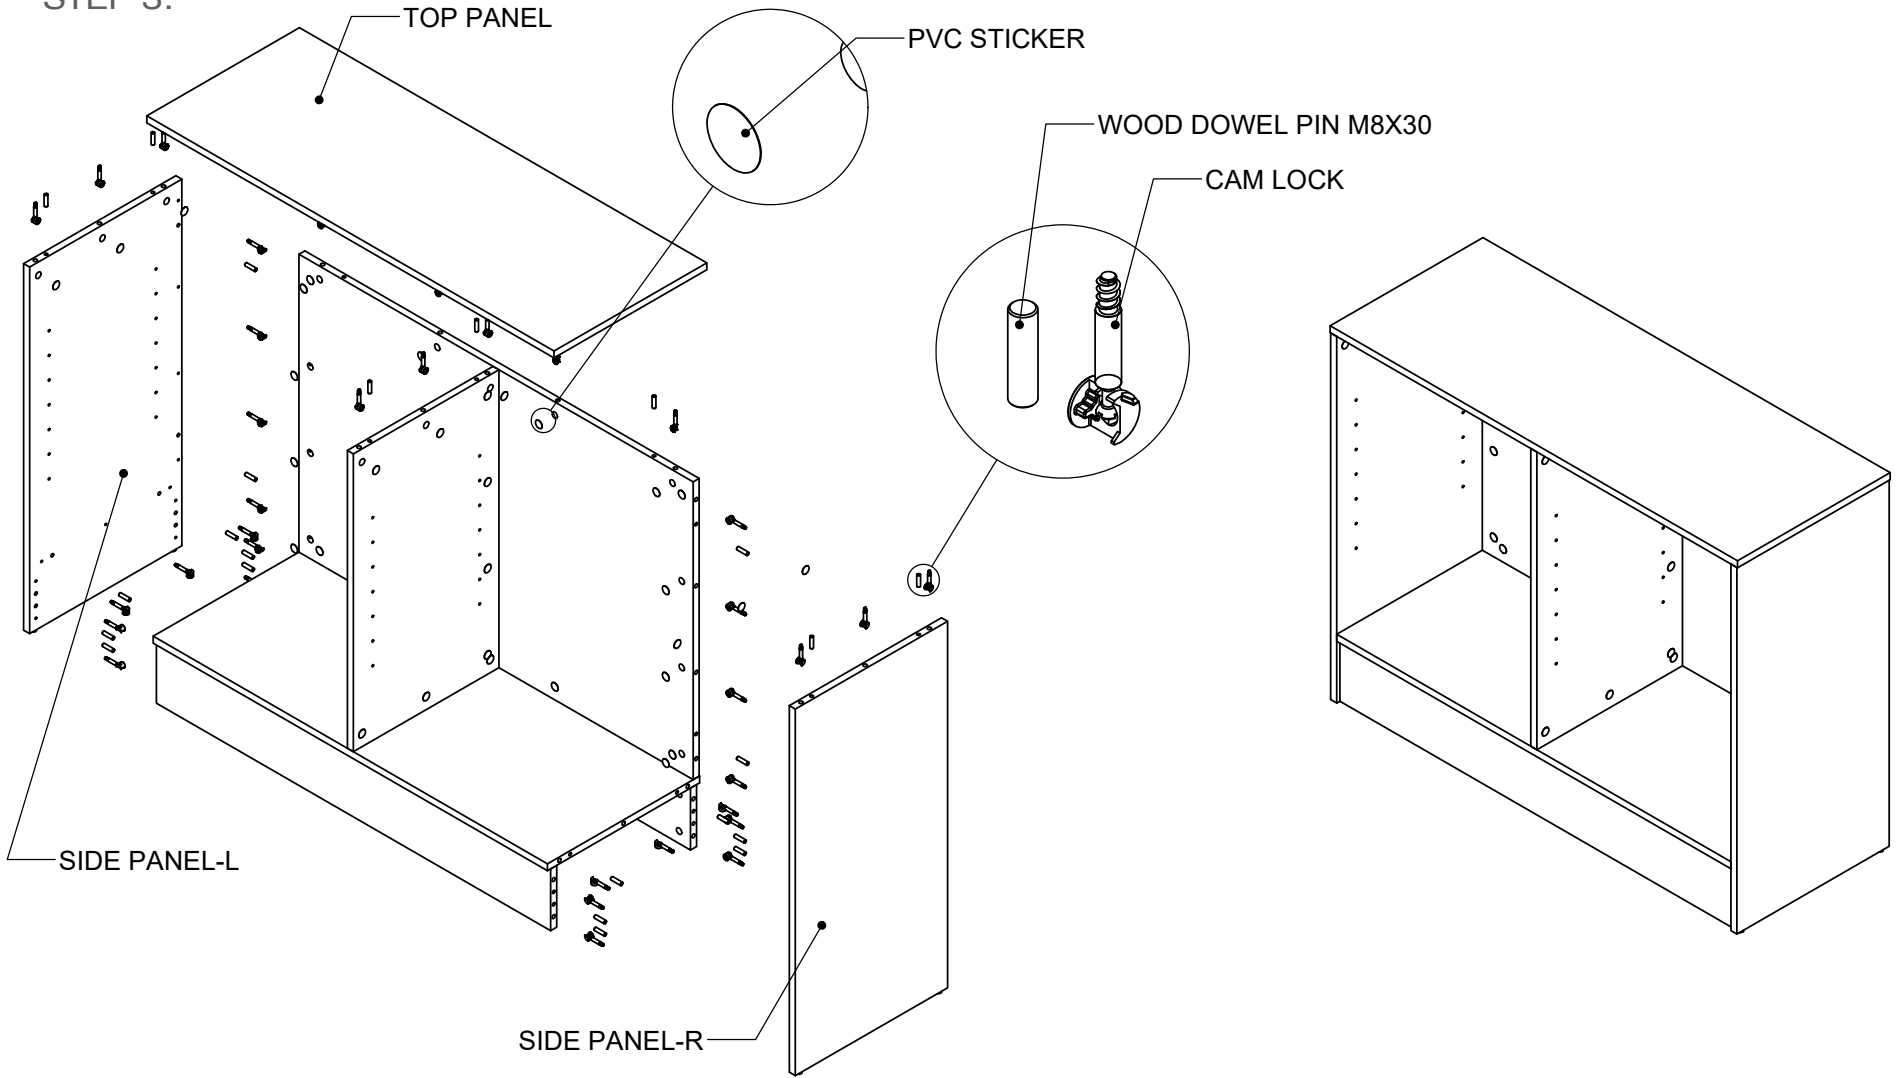

GRAND + BENEDICTS

ASSEMBLY
INSTRUCTIONS

4' WRAP COUNTER :: 260 - EC - WC4

PART LIST:

1X. BOTTOM PANEL

2X. KICK PANEL

1X. BACK PANEL

1X. SIDE PANEL-L

1X. SIDE PANEL-R

1X. DIVIDER PANEL

1X. TOP PANEL

3X. SHELF

34X. WOOD DOWEL PIN
M8X30

54X. CAM LOCK

12X. SHELF PIN 32X. PVC STICKER

STEP 1:

STEP 2:

STEP 3:

STEP 4: