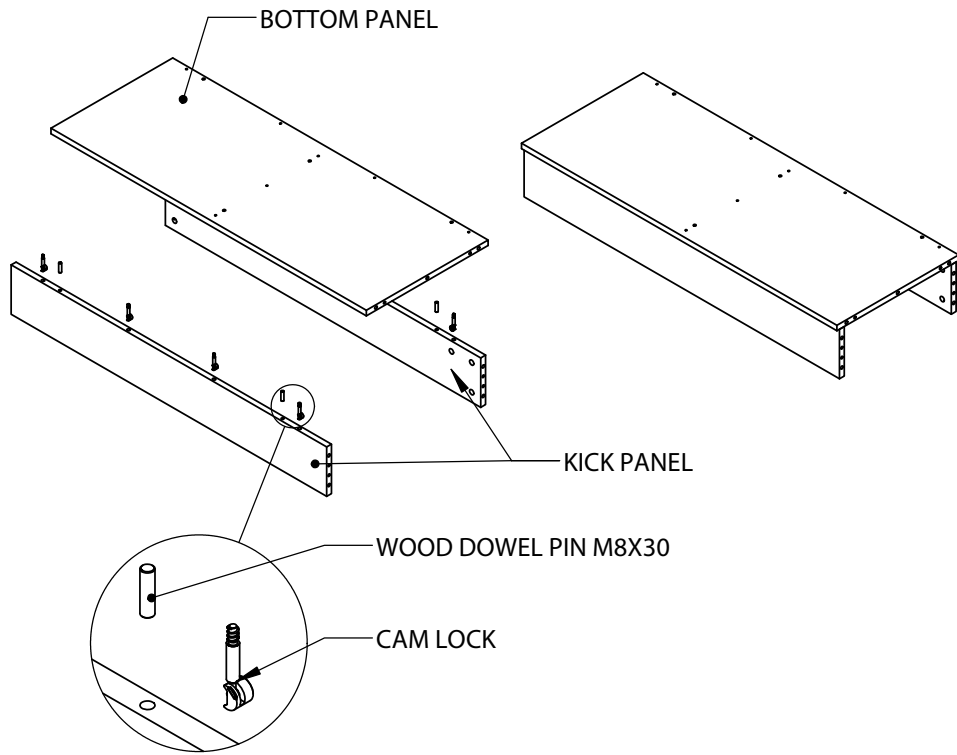

GRAND + BENEDICTS

ASSEMBLY
INSTRUCTIONS

4' WRAP COUNTER :: 260 - EC - WC4

PART LIST:

1X. BOTTOM PANEL

2X. KICK PANEL

1X. BACK PANEL

1X. SIDE PANEL-L

1X. SIDE PANEL-R

1X. DIVIDER PANEL

1X. TOP PANEL

3X. SHELF

34X. WOOD DOWEL PIN
M8X30

54X. CAM LOCK

12X. SHELF PIN 32X. PVC STICKER

STEP 1:

STEP 2:

STEP 3:

STEP 4: