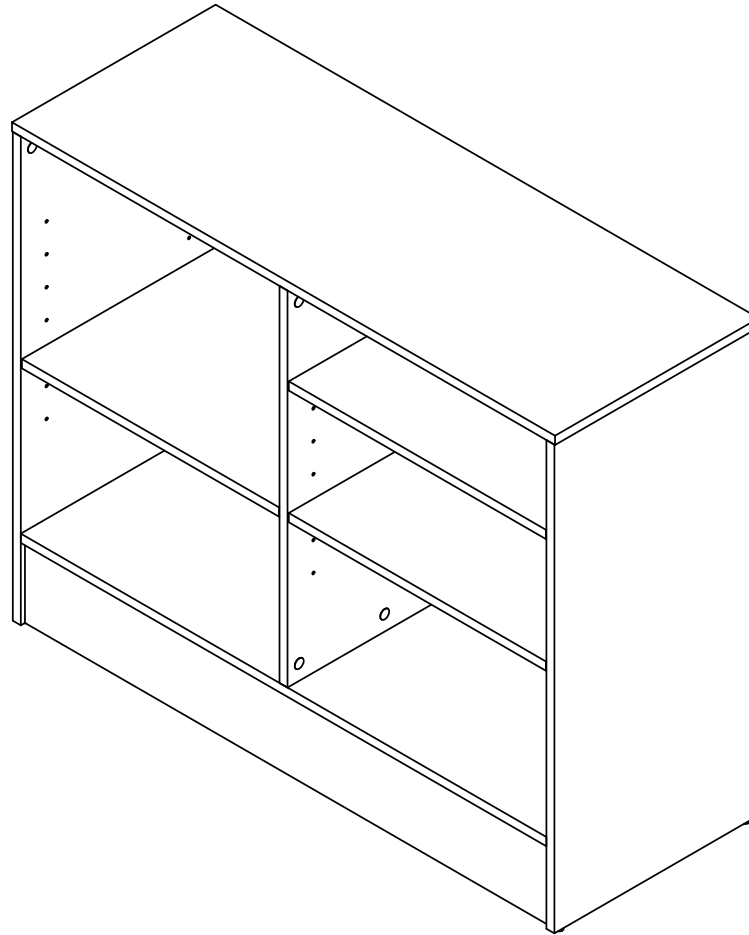

GRAND + BENEDICTS

ASSEMBLY
INSTRUCTIONS

4' WRAP COUNTER :: 260 - EC - WC4

PART LIST:

1X. BOTTOM PANEL

2X. KICK PANEL

1X. BACK PANEL

1X. SIDE PANEL-L

1X. SIDE PANEL-R

1X. DIVIDER PANEL

1X. TOP PANEL

3X. SHELF

34X. WOOD DOWEL PIN
M8X30

54X. CAM LOCK

12X. SHELF PIN 32X. PVC STICKER

STEP 1: