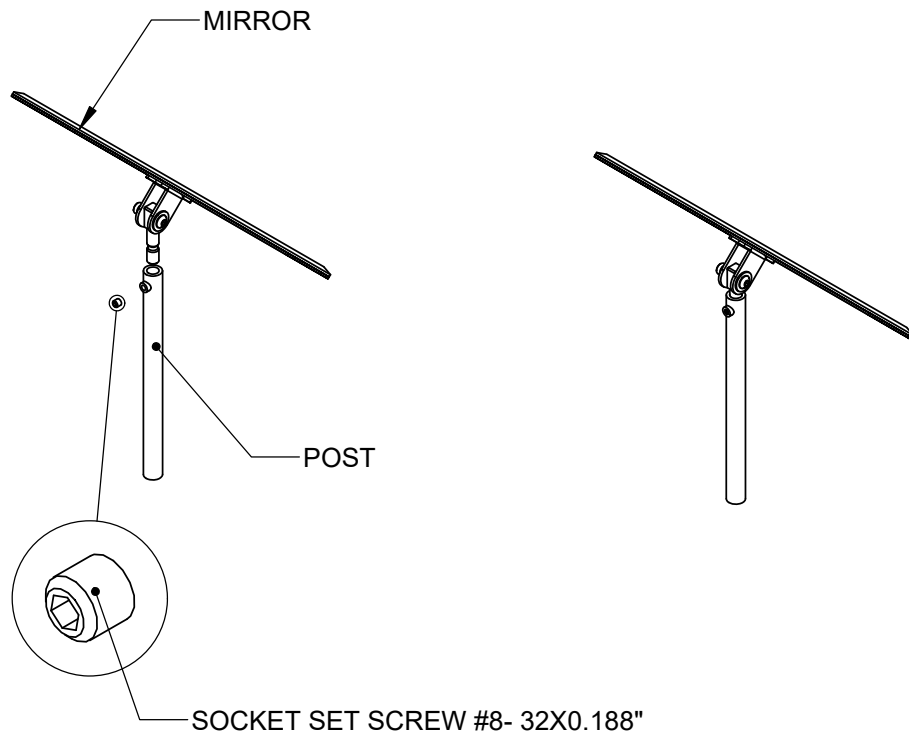

GRAND + BENEDICTS

ASSEMBLY
INSTRUCTIONS

ROUND MIRROR :: 075 - R - MIR

PART LIST:

1X. MIRROR

1X.BASE

1X.POST

1X.SOCKET SET
SCREW #8-32X0.188"

1X. JOINT CONNECTOR
BOLT W/ LOCTITE
(1/4"-20X7/8")

1X. L-KEY
FOR 1/4-20

1X. L-KEY
FOR #8-32

STEP 1:

STEP 2: