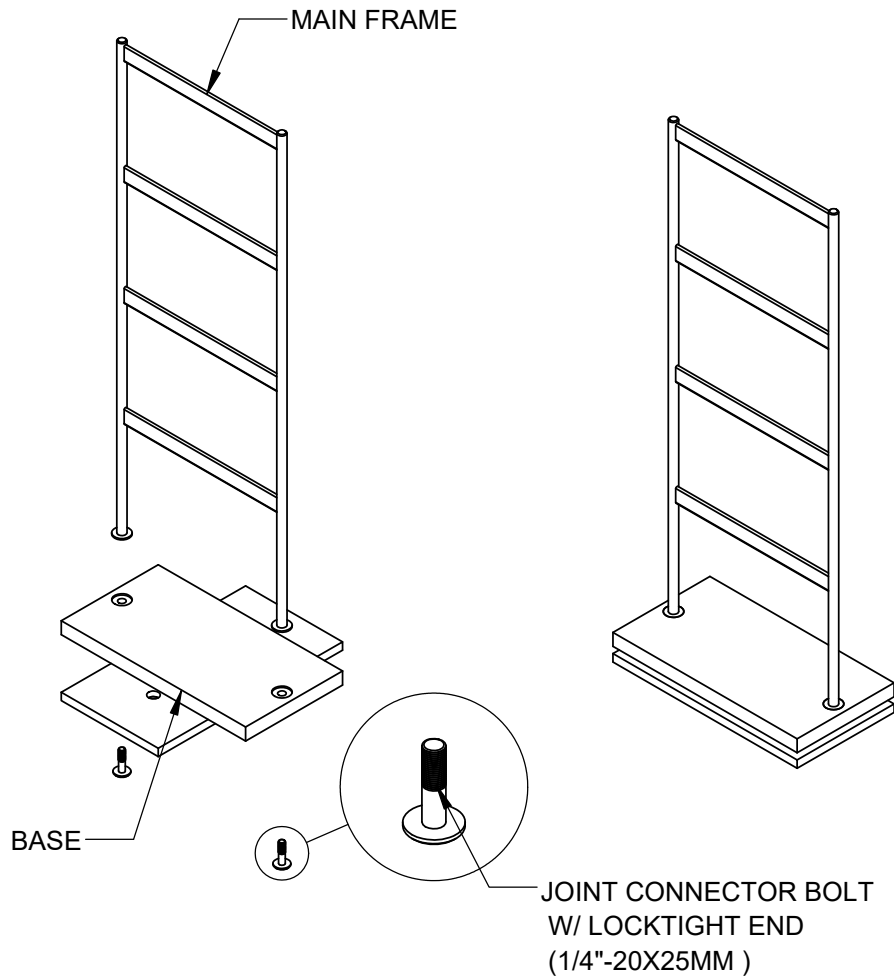

GRAND + BENEDICTS

ASSEMBLY
INSTRUCTIONS

JEWELRY 2WAY :: 075 - 2WAY

PART LIST:

1X. BASE

1X. MAIN FRAME

2X. JOINT CONNECTOR BOLT
W/ LOCKTIGHT END
(1/4"-20X25MM)

6X.DOUBLE PEG HOOK

6X.SINGLE PEG HOOK

1X. L - KEY FOR 1/4-20

STEP 1:

STEP 2: