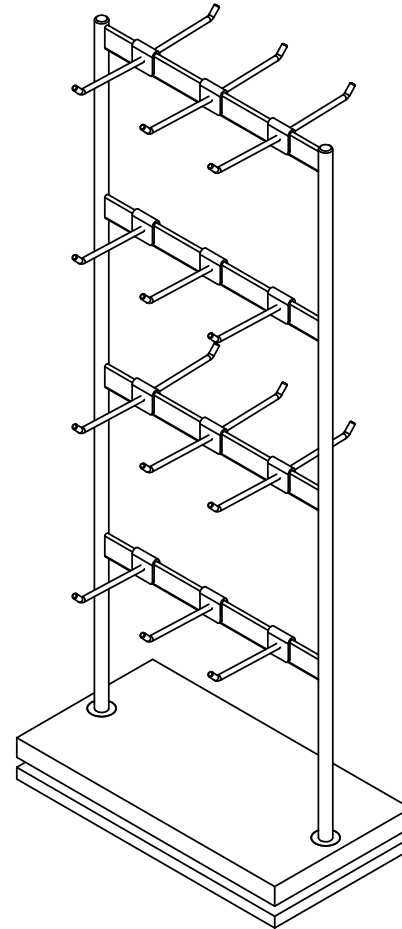

GRAND + BENEDICTS

ASSEMBLY
INSTRUCTIONS

JEWELRY 2WAY :: 075 - 2WAY

PART LIST:

1X. BASE

1X. MAIN FRAME

2X. JOINT CONNECTOR BOLT
W/ LOCKTIGHT END
(1/4"-20X25MM)

6X.DOUBLE PEG HOOK

6X.SINGLE PEG HOOK

1X. L - KEY FOR 1/4-20

STEP 1:

STEP 2: